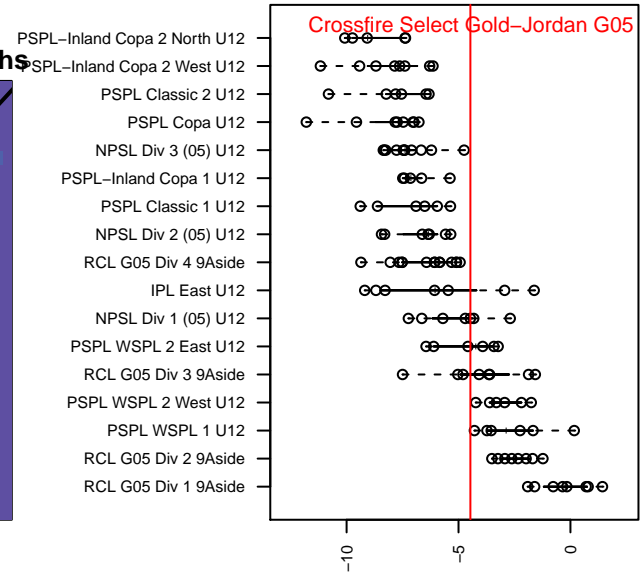

# Crossfire Select Gold–Jordan G05

Crossfire Select  
 Redmond, WA  
 G05 total strength=751  
 attack=0.99 defense=0.72  
 fall league = NPSL Div 1 (05) U12  
 spr league = Spr NPSL (05) Div 1 U12

alt names used:  
 Crossfire Select G05 Gold Jordan  
 Crossfire Select G05 Jordan  
 CF Gold–Jordan  
 Crossfire Select G05 Jordan  
 CFS G05 – Gold – Jordan  
 Crossfire Select G05 Jordan

Venues played:  
 2016 Island Cup GU12  
 2016 Sky River GU12 Gold  
 2016 NPSL Division 1 (05) U12  
 2016 Cranberry Cup U11–12  
 2016 Founders Cup G05 Div A  
 2016 Spr NPSL (05) Division 1 U12

**Crossfire Select Gold–Jordan G05**  
 Dots are actual minus expected GF (blue circles) and GA (red triangles).  
 Blue line is smoothed change in attack strength. Red is smoothed change in defense strength.

**attack and defense variance (black dot)  
relative to other teams  
and top 10 in region**

**attack and defense rating  
relative to others at age  
and all opponents in last 13 months**

**Performance relative to 13 month average**